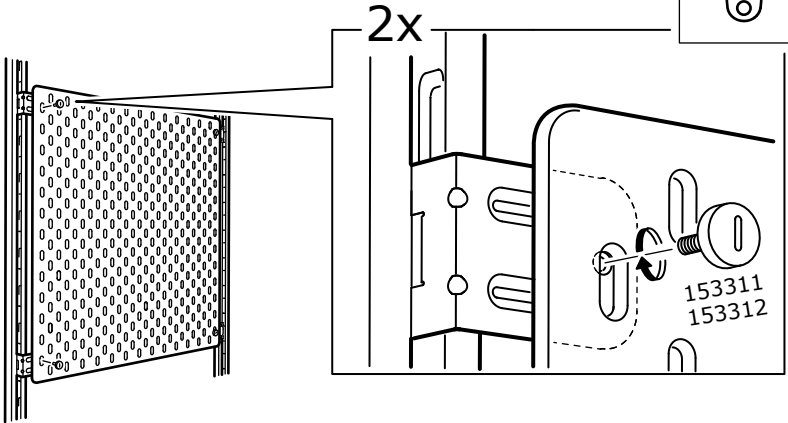

SKÅDIS

Design and Quality
IKEA of Sweden

36 x 56 cm (14 1/8 x 22")
 503.208.05
 803.208.04
 703.471.73
 003.471.76

56 x 56 cm (22 x 22")
 003.208.03
 303.208.06
 903.471.72
 803.471.77

153311
153312

76 x 56 cm (29 7/8 x 22")
 403.216.18
 903.216.19
 103.471.71
 603.471.78

2x

2x

2x

1

2x

2x

2

3